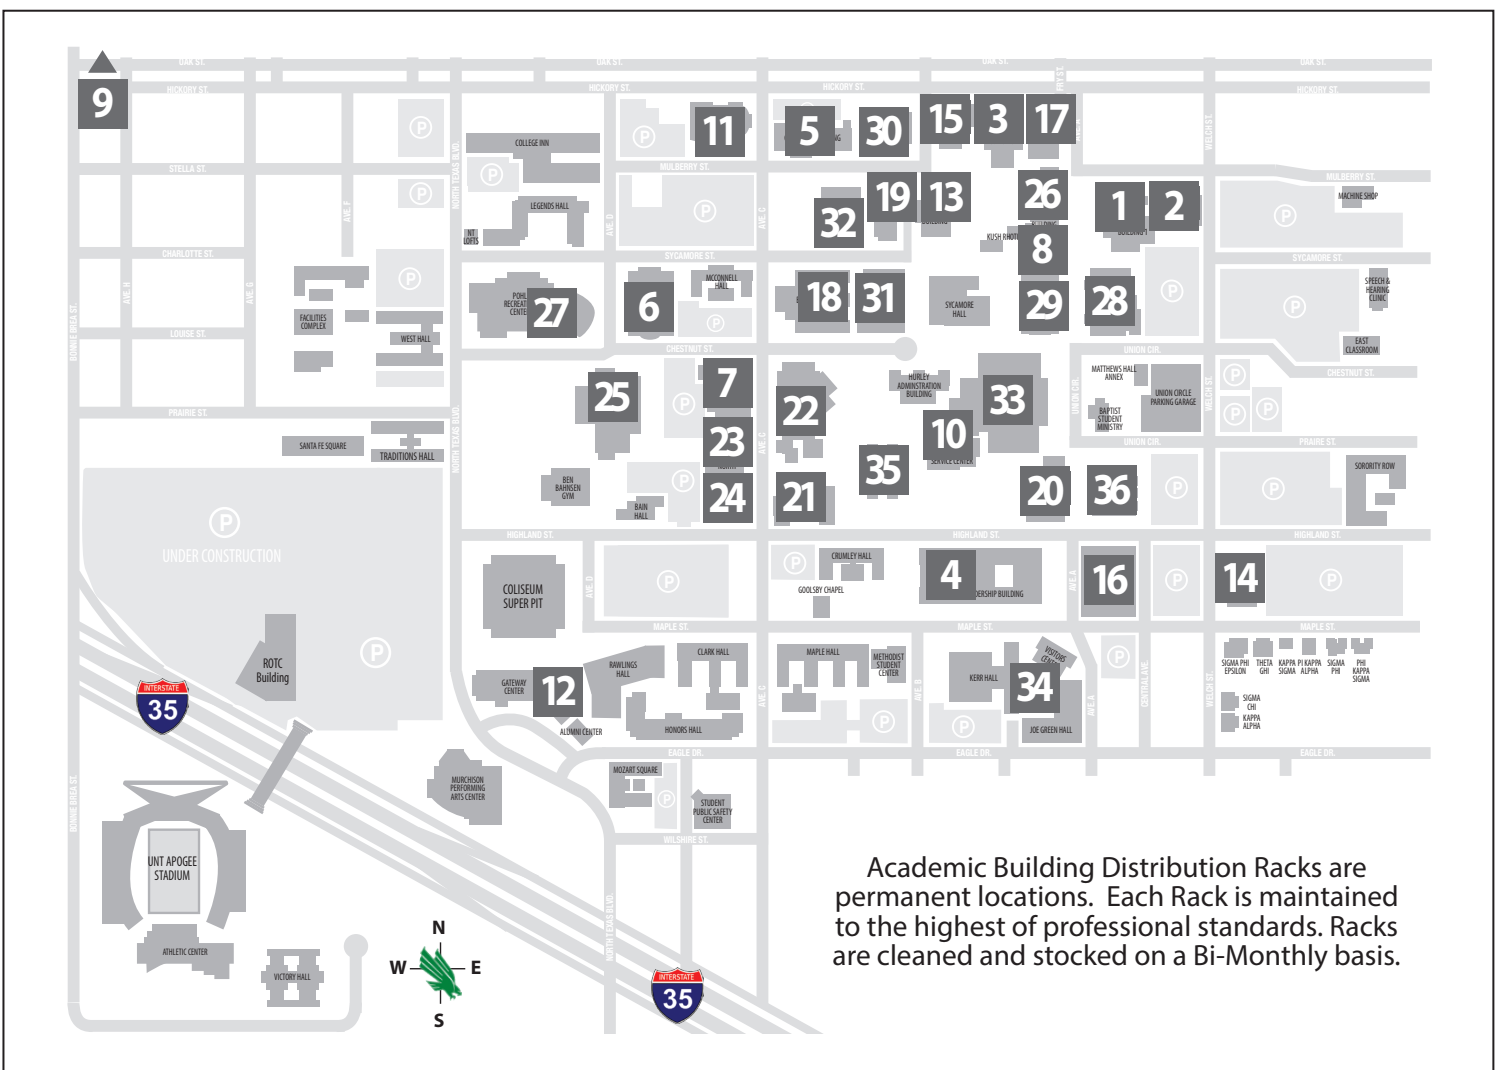

UNIVERSITY OF NORTH TEXAS
CAMPUS MAP - DISTRIBUTION LOCATIONS
OFF CAMPUS HOUSING SOURCE - EXCLUSIVE & PROTECTED
ACADEMIC BUILDINGS

OUTDOOR

ACADEMIC BUILDINGS

RESIDENCE HALLS & DINING SERVICES

DENTON RETAIL MERCHANTS