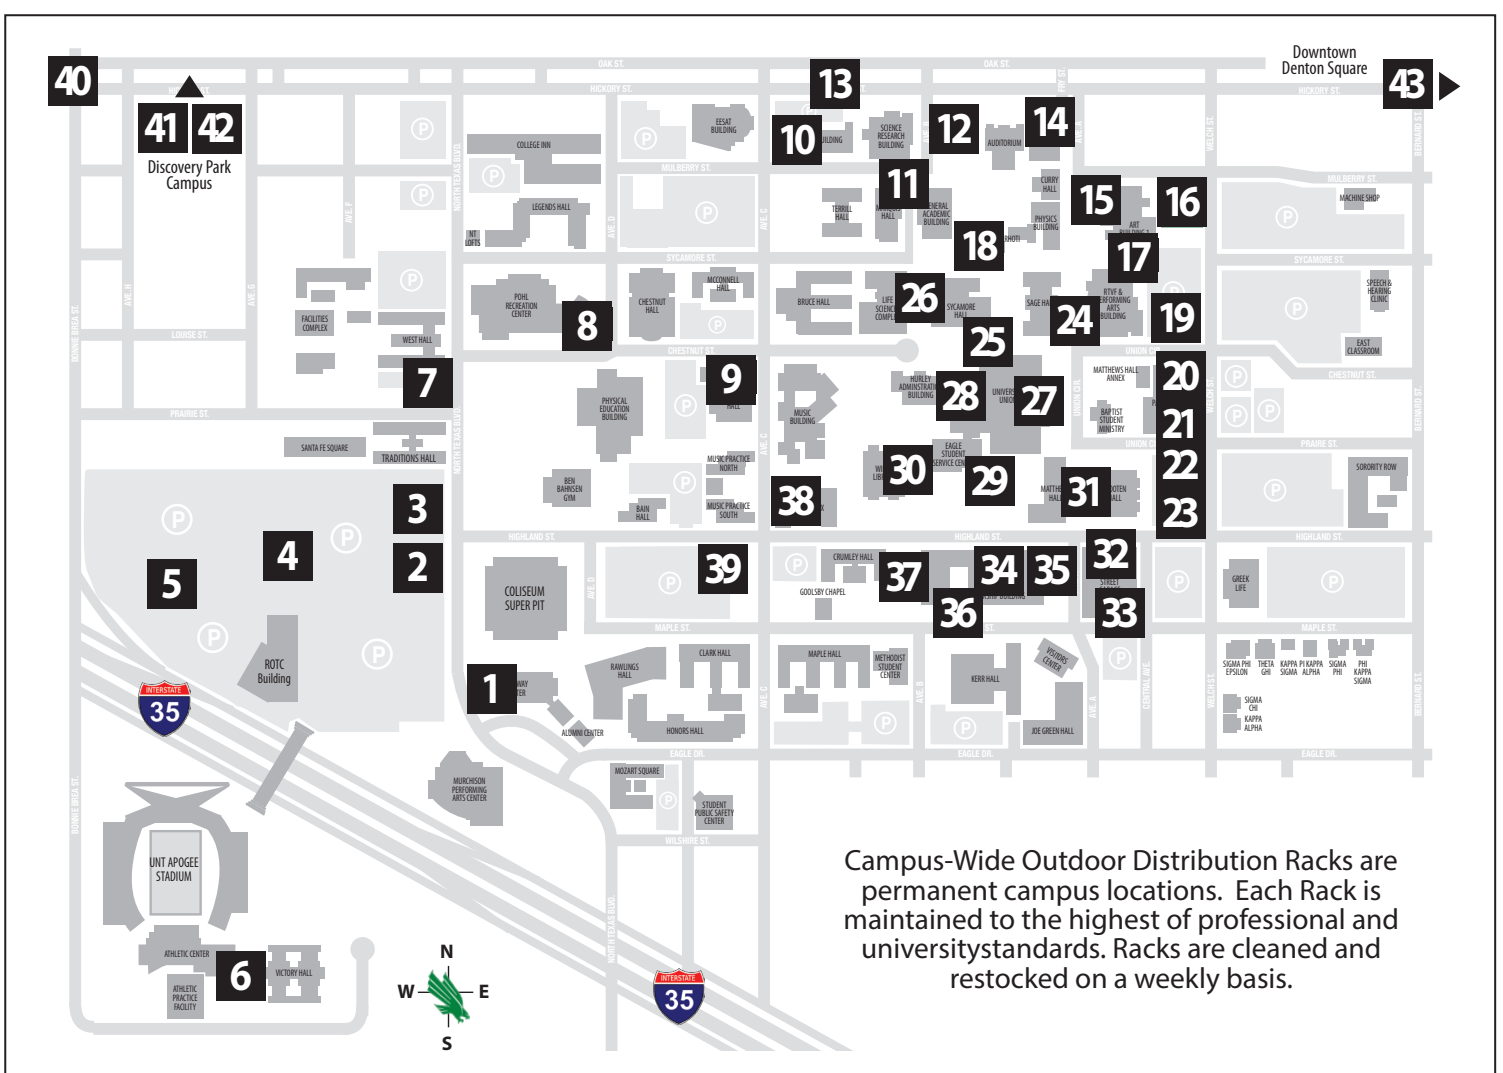

UNIVERSITY OF NORTH TEXAS CAMPUS MAP - DISTRIBUTION LOCATIONS OFF CAMPUS HOUSING SOURCE - EXCLUSIVE & PROTECTED OUTDOOR CAMPUS-WIDE

OUTDOOR

ACADEMIC BUILDINGS

RESIDENCE HALLS & DINING SERVICES

DENTON RETAIL MERCHANTS