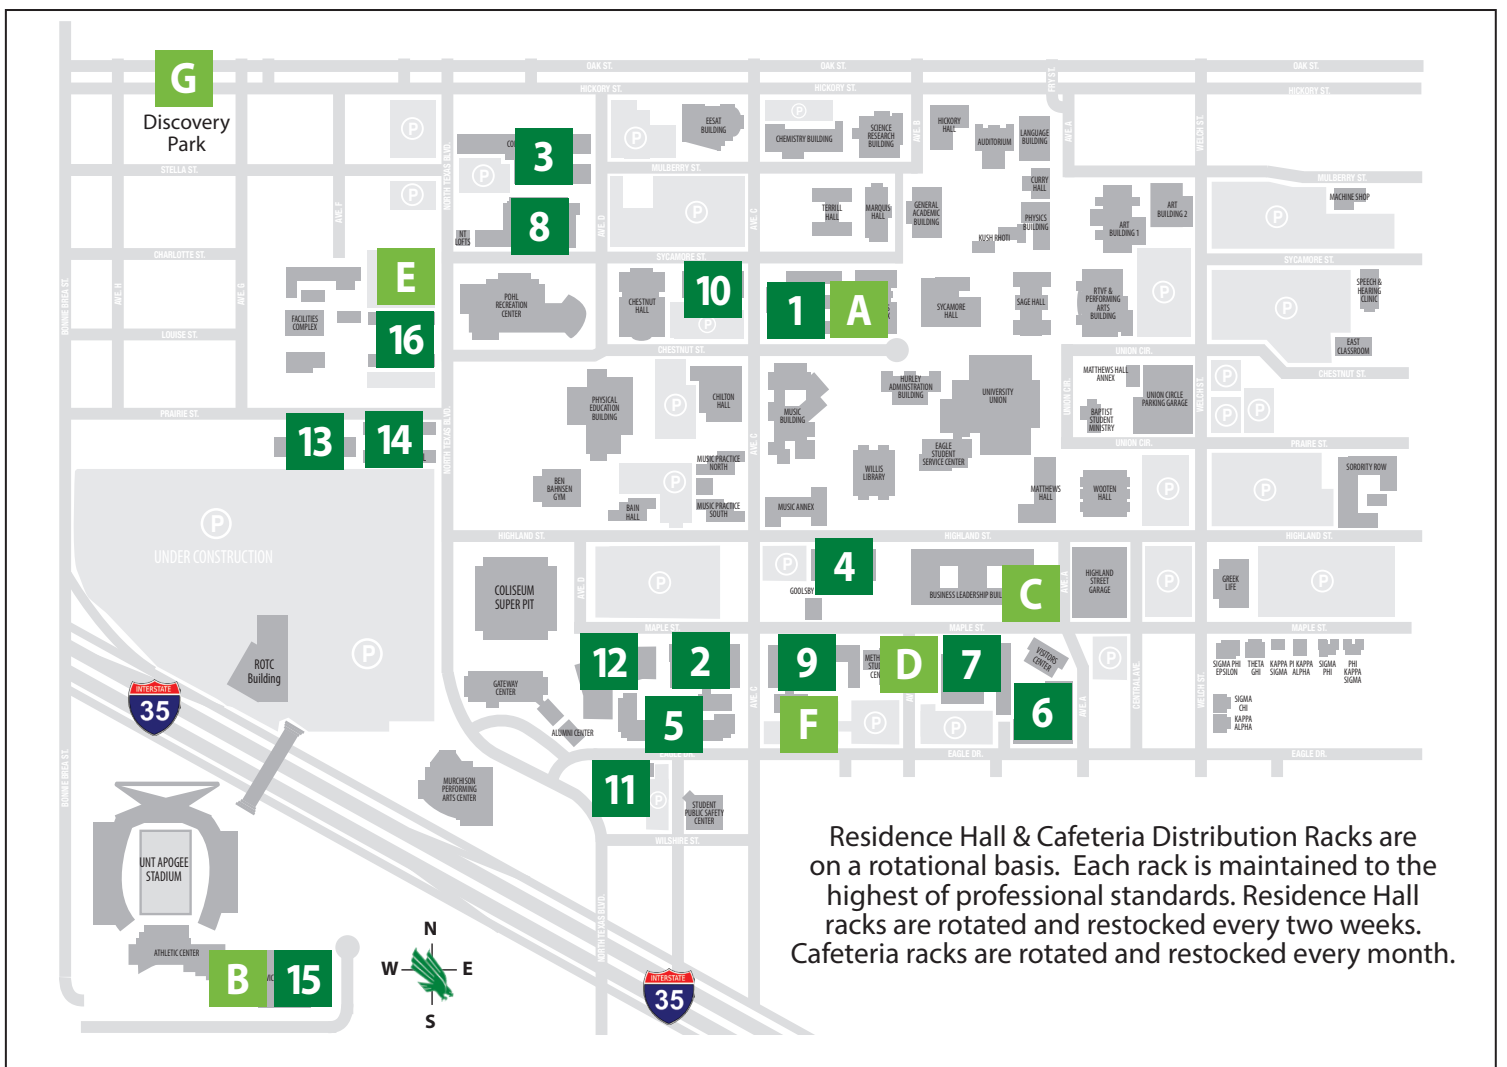

DINING SERVICES DISTRIBUTION RACK LOCATIONS

A	Bruceteria [1] Front Register	1624 W. Chestnut St., Denton, TX 76201
B	Champs Cafeteria [1] Front Entrance	1379 S. Bonnie Brae St., Denton, TX 76201
C	Eagle Landing [1] Front Entrance	1416 Maple St., Denton, TX 76201
D	Kerr Dining Hall [1] Front Entrance	1413 Maple St., Denton, TX 76201
E	Kitchen West [1] Front Entrance	320 North Texas Blvd., Denton, TX 76201
F	Mean Greens Cafe' [1] Front Entrance	1612 Maple St., Denton, TX 76201
G	Park Place Market / Discovery Park [1] Front Register	3940 N. Elm St., Denton, TX 76207

UNIVERSITY OF NORTH TEXAS CAMPUS MAP - DISTRIBUTION LOCATIONS OFF CAMPUS HOUSING SOURCE - EXCLUSIVE & PROTECTED RESIDENCE HALLS & DINING SERVICES

RESIDENCE HALLS & DINING SERVICES