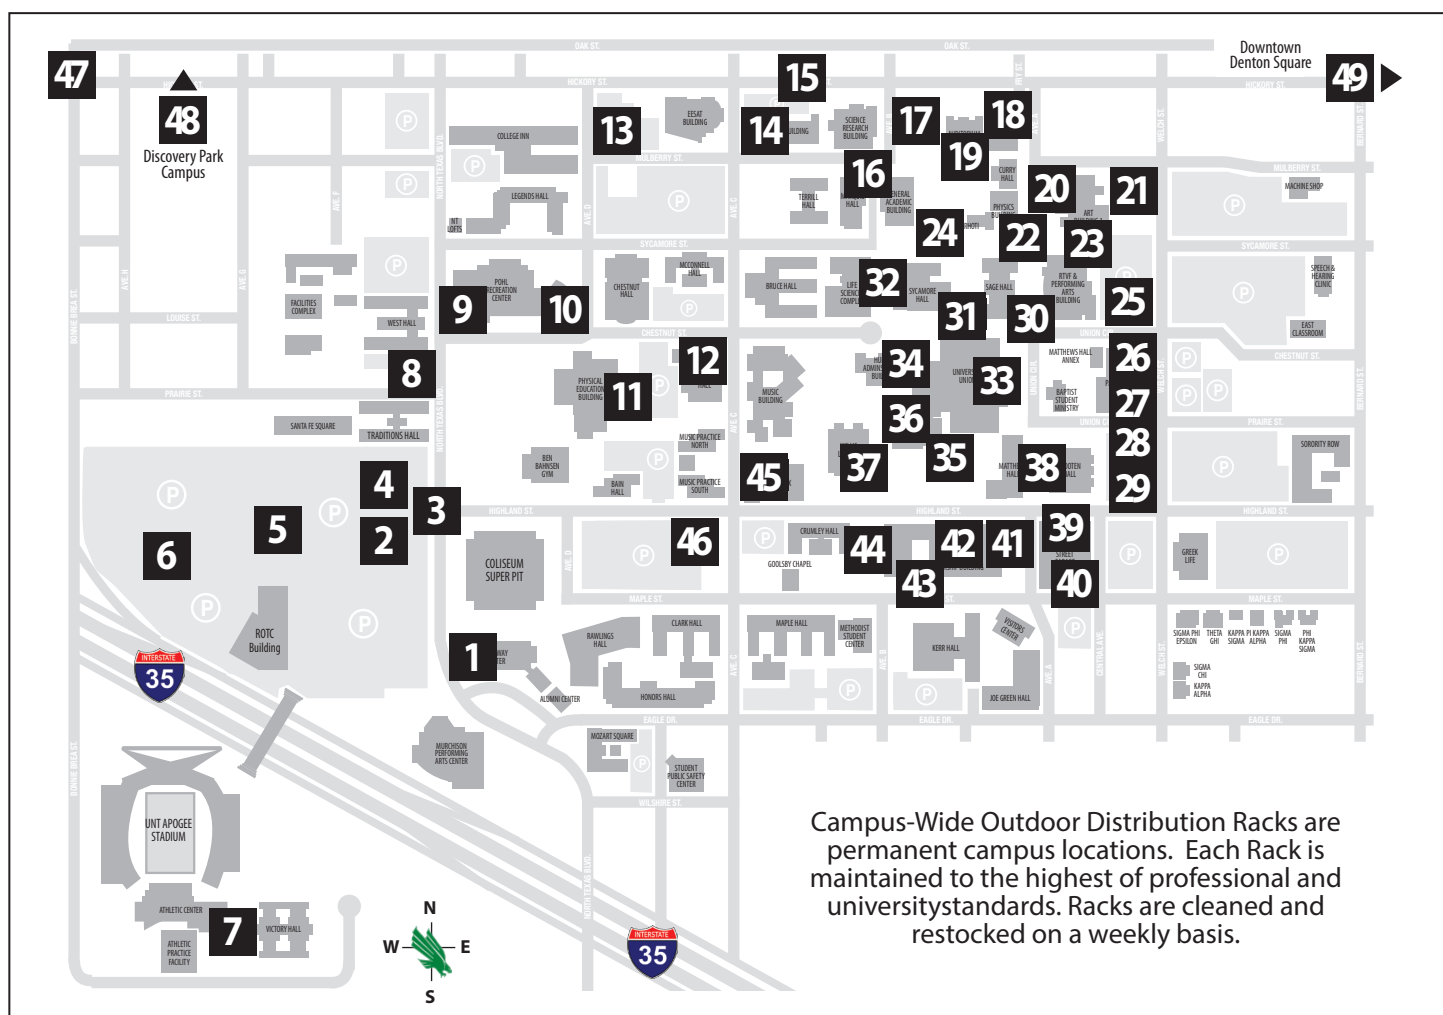

UNIVERSITY OF NORTH TEXAS CAMPUS MAP - DISTRIBUTION LOCATIONS OFF CAMPUS HOUSING SOURCE - EXCLUSIVE DISTRIBUTION OUTDOOR CAMPUS-WIDE

OUTDOOR

ACADEMIC BUILDINGS

RESIDENCE HALLS & DINING SERVICES

DENTON RETAIL MERCHANTS