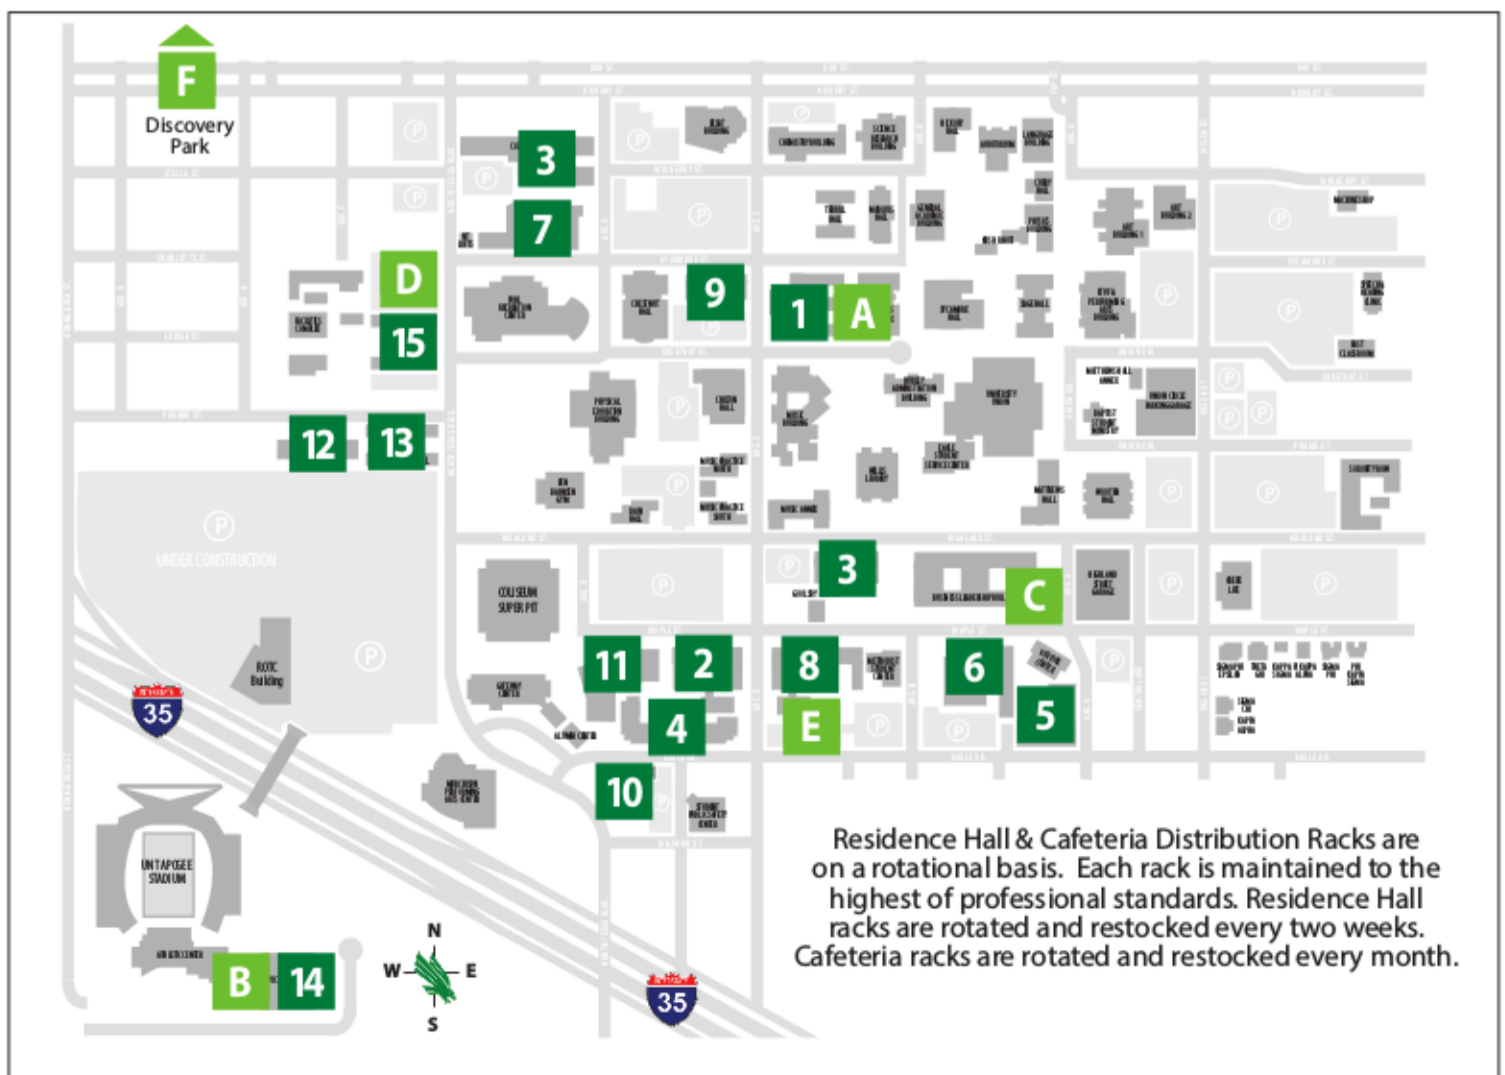

DINING SERVICES DISTRIBUTION RACK LOCATIONS

A	Bruceteria [1] Front Register [1] South Room	1624 W. Chestnut St., Denton, TX 76203
B	Champs Cafeteria [1] Front Entrance	1379 S. Bonnie Brae St., Denton, TX 76203
C	Eagle Landing [1] Front Entrance	1416 Maple St., Denton, TX 76203
D	Kitchen West [1] Front Register	320 North Texas Blvd., Denton, TX 76203
E	Mean Greens Cafe' [1] Front Entrance	1612 Maple St., Denton, TX 76203
F	Park Place Market / Discovery Park [1] Front Register	3940 N. Elm St., Denton, TX 76207

UNIVERSITY OF NORTH TEXAS CAMPUS MAP - DISTRIBUTION LOCATIONS OFF CAMPUS HOUSING SOURCE - EXCLUSIVE DISTRIBUTION RESIDENCE HALLS & DINING SERVICES

OUTDOOR

ACADEMIC BUILDINGS

RESIDENCE HALLS & DINING SERVICES

DENTON RETAIL MERCHANTS