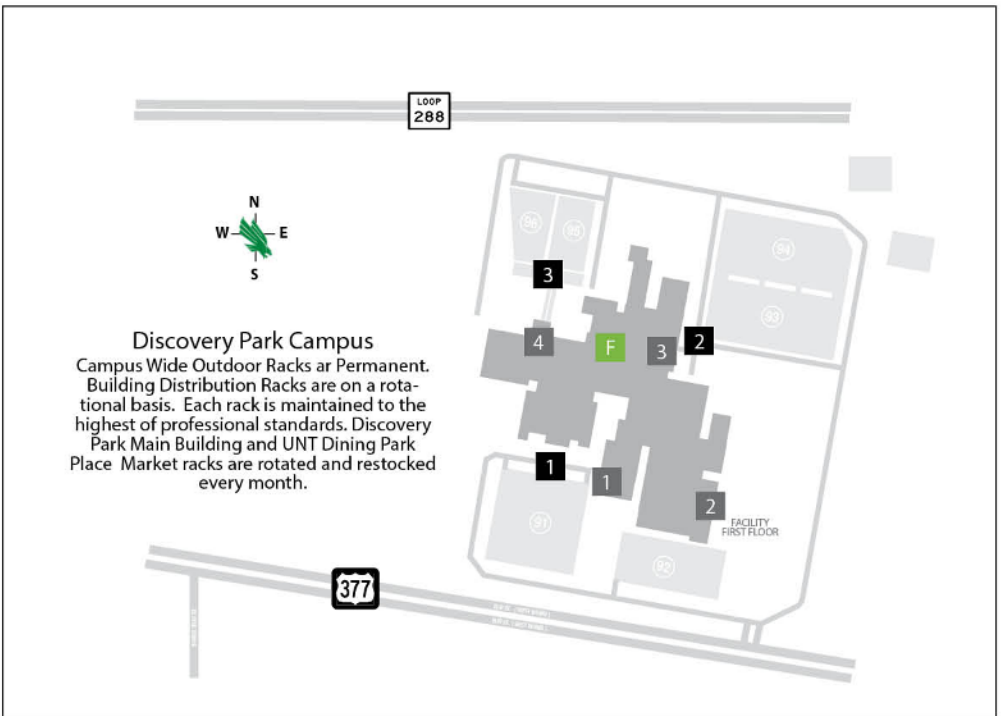

DISCOVERY PARK CAMPUS RACK LOCATIONS

Outdoor Distribution Rack Locations

1	Lot 91 / Visitors Parking DP Shuttle Route Drop Off - Pick Up [1] South Main Entrance	3940 N. Elm St., Denton, TX 76207
2	Lot 93 & 94 / Faculty & Student Parking [1] East Entrance	3940 N. Elm St., Denton, TX 76207
3	Lot 95 & 96 / Faculty & Student Parking [1] North Entrance	3940 N. Elm St., Denton, TX 76207

Indoor Distribution Rack Locations

1	Wing A Building Entrance / Exit [1] South Main Entrance	3940 N. Elm St., Denton, TX 76207
2	Wing M Building Entrance / Exit [1] East Entrance	3940 N. Elm St., Denton, TX 76207
3	Wing B Building Entrance / Exit [1] East Entrance	3940 N. Elm St., Denton, TX 76207
4	Wing K Building Entrance / Exit [1] North Entrance	3940 N. Elm St., Denton, TX 76207

Dining Services Distribution Rack Locations

F	Park Place Market Cafeteria [1] Front Register Hallway	3940 N. Elm St., Denton, TX 76207

UNIVERSITY OF NORTH TEXAS
DISCOVERY PARK CAMPUS MAP - DISTRIBUTION LOCATIONS
OFF CAMPUS HOUSING SOURCE - EXCLUSIVE DISTRIBUTION
DISCOVERY PARK CAMPUS MAP

OUTDOOR CAMPUS WIDE

RESIDENCE HALLS & DINING SERVICES

DISCOVERY PARK CAMPUS

DENTON RETAIL MERCHANTS